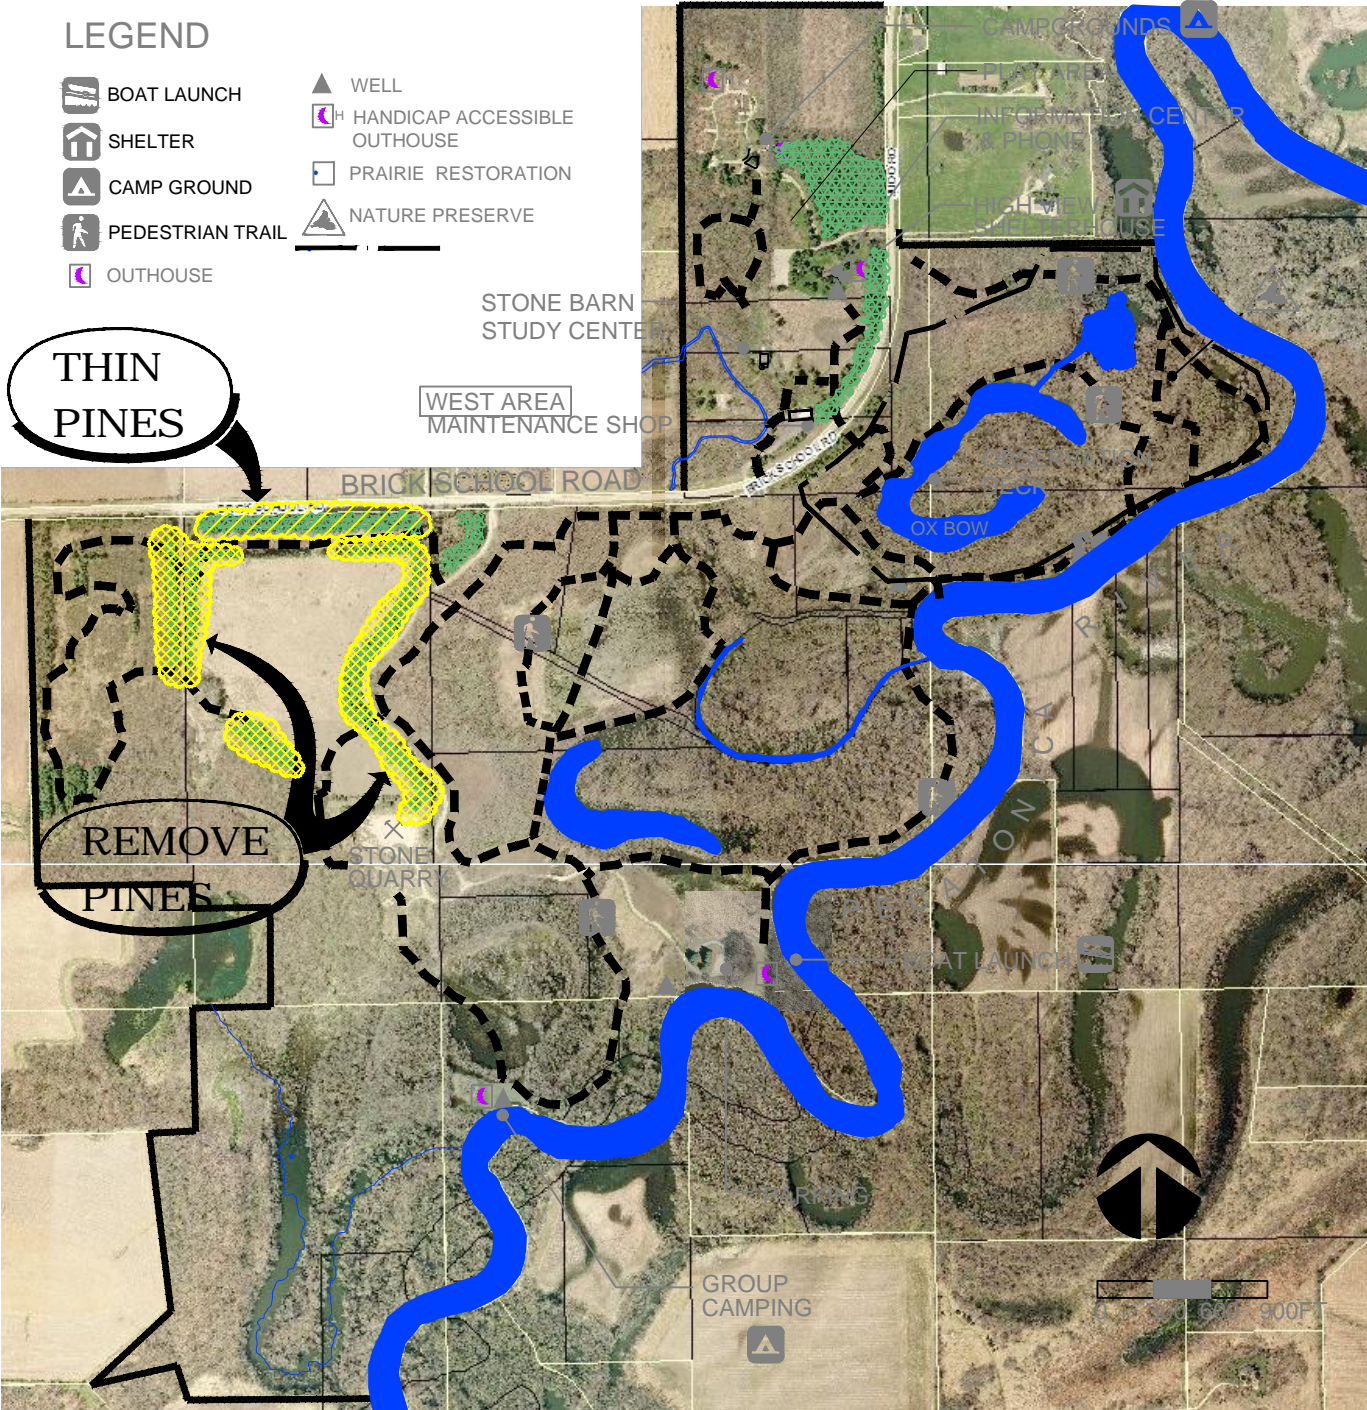

# LEGEND

-  BOAT LAUNCH
-  SHELTER
-  CAMP GROUND
-  PEDESTRIAN TRAIL
-  OUTHOUSE
-  WELL
-  HANDICAP ACCESSIBLE OUTHOUSE
-  PRAIRIE RESTORATION
-  NATURE PRESERVE

THIN PINES

REMOVE PINES

PINE REMOVAL  
**PECATONICA FOREST PRESERVE**  
 7260 JUDD ROAD & 14960 BRICK SCHOOL ROAD

MARCH 2011